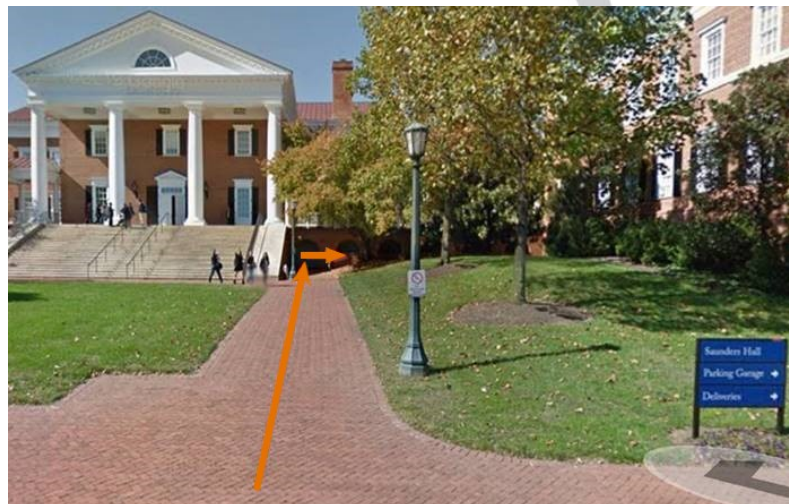

# DARDEN GROUNDS

## BRAD Lab is on the Ground Floor of the Student Services Building

- Head to the stairs that go up to Saunders Hall but do not take them, instead, veer to the right and take a right in the small corridor under the building. The BRAD Lab entrance will be just a few feet ahead on your right
- There is one UTS bus route that comes to the Darden School, the Gold Line. Please check their updated availability and schedule (Academic Route) via this link: