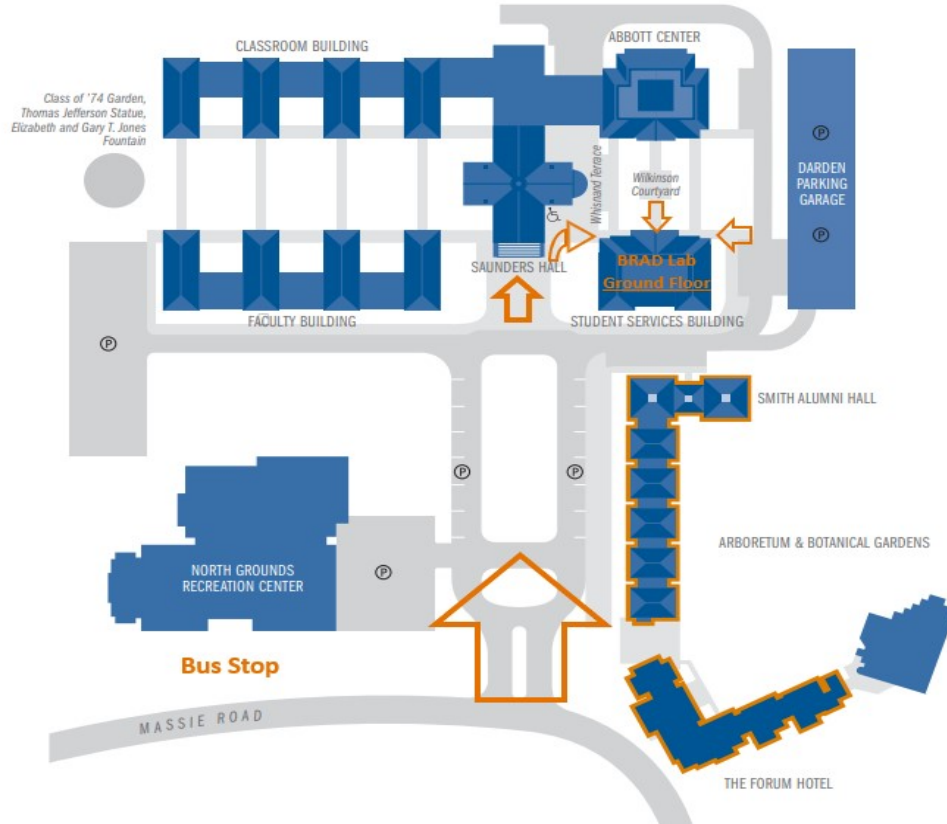

## BRAD Lab is on the Ground Floor of the Student Services Building

- Head to the stairs that go up to Saunders Hall but do not take them, instead, veer to the right and take a right in the small corridor under the building. The BRAD Lab entrance will be just a few feet ahead on your right
- There is one UTS bus route that comes to the Darden School, the Gold Line. Please check their updated availability and schedule (Academic Route) via this link:

<https://parking.virginia.edu/university-transit-service-0>