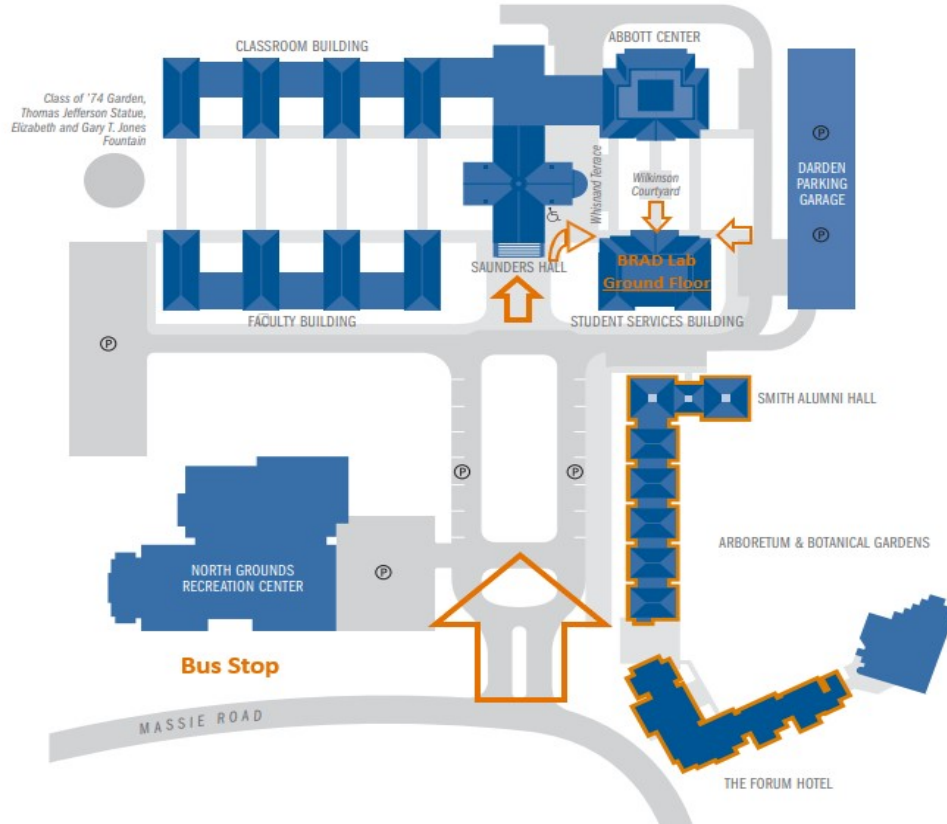

DARDEN GROUNDS

BRAD Lab is on the Ground Floor of the Student Services Building

- Head to the stairs that go up to Saunders Hall but do not take them, instead, veer to the right and take a right in the small corridor under the building. The BRAD Lab entrance will be just a few feet ahead on your right
- There is one UTS bus route that comes to the Darden School, the Gold Line. Please check their updated availability and schedule (Academic Route) via this link:

<https://parking.virginia.edu/university-transit-service-0>