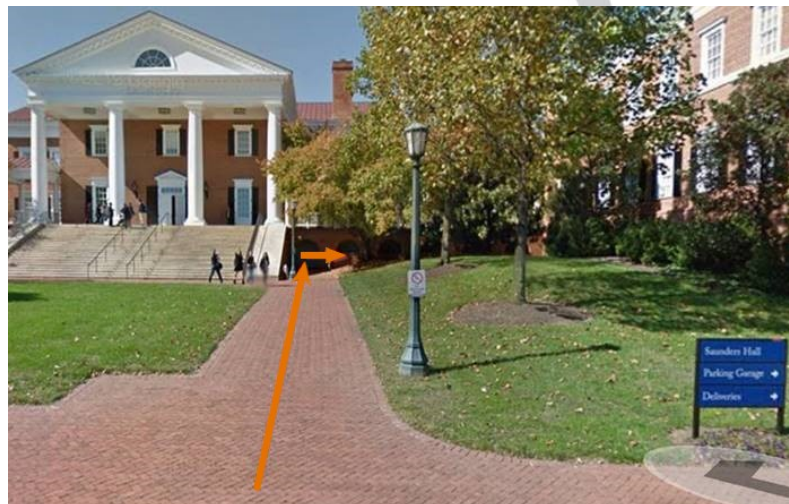

DARDEN GROUNDS

BRAD Lab is on the Ground Floor of the Student Services Building

- Head to the stairs that go up to Saunders Hall but do not take them, instead, veer to the right and take a right in the small corridor under the building. The BRAD Lab entrance will be just a few feet ahead on your right
- There is one UTS bus route that comes to the Darden School, the Gold Line. Please check their updated availability and schedule (Academic Route) via this link: