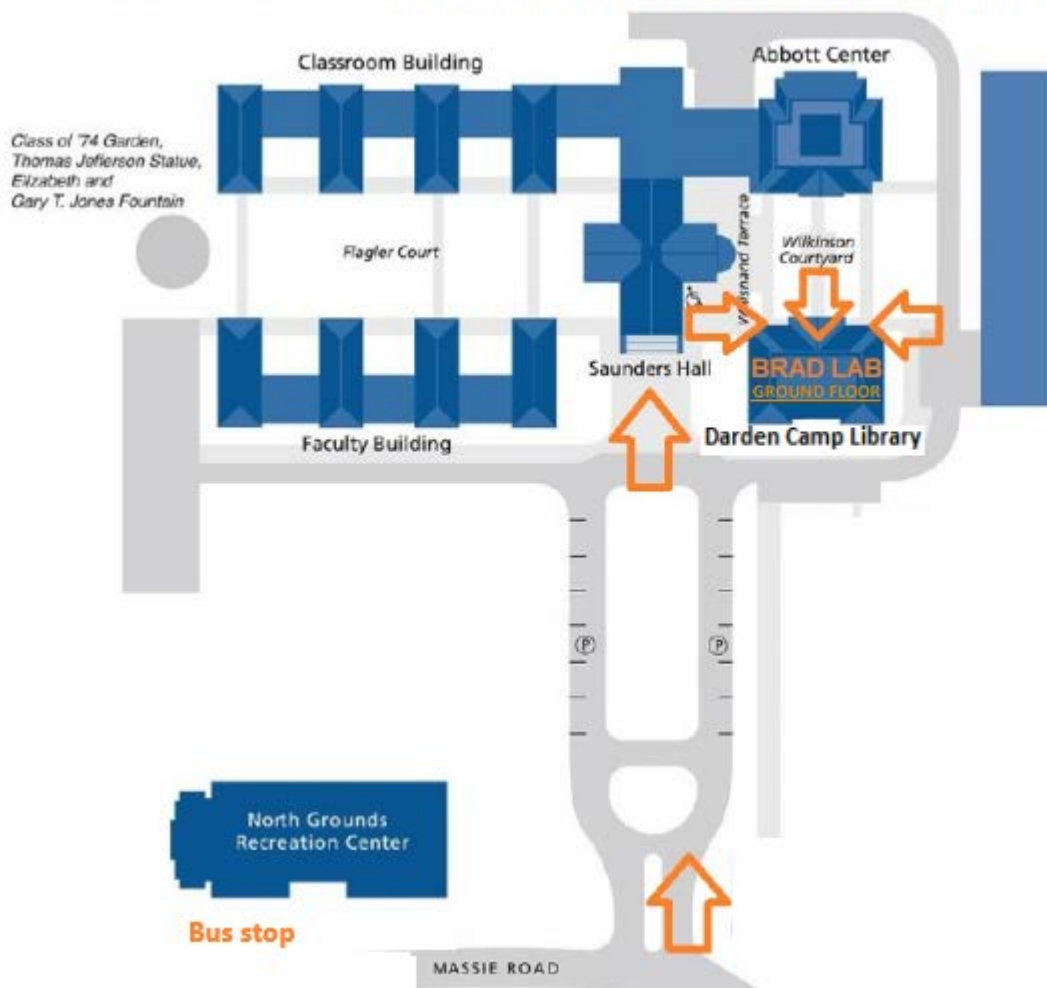

## The Darden Grounds

## BRAD Lab is on the Ground Floor of the Darden Camp Library

- Head to the stairs that go up to Saunders Hall but do not take them, instead, veer to the right and take a right in the small corridor under the building. The BRAD Lab entrance will be just a few feet ahead on your right
- There are two UTS bus routes to the Darden School, the Green Line and the Gold Line. Please check their updated availability and schedule (Academic Route) via this link: <https://parking.virginia.edu/university-transit-service>