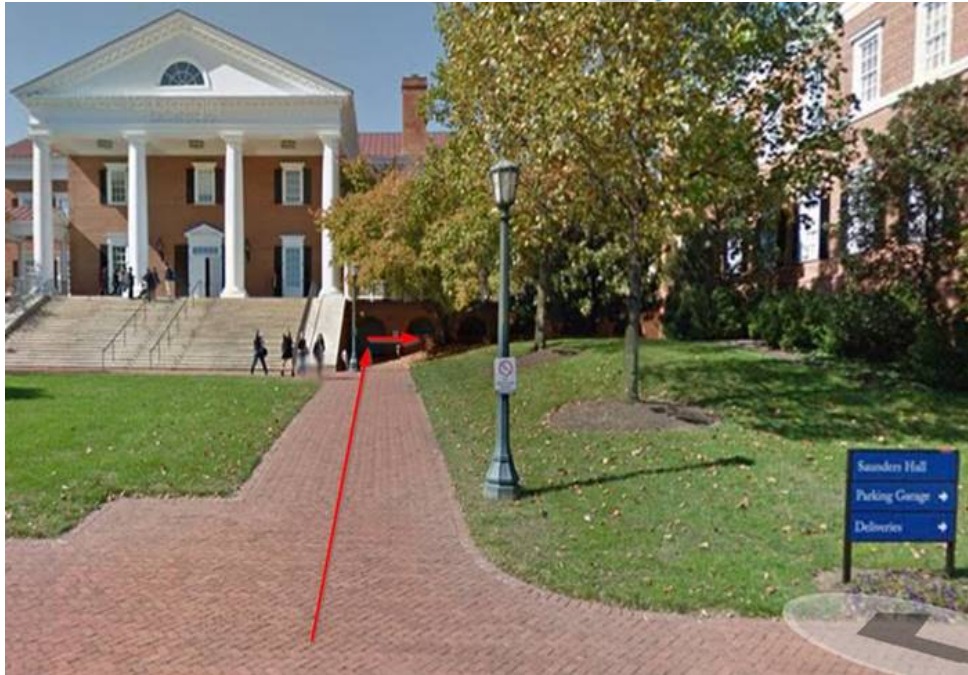

**The Darden Grounds**    **BRAD Lab is on the Ground Floor of the Darden Camp Library**

Head to the stairs that go up Saunders Hall but do not take them, instead, veer to the right and take a right in the small corridor under the building. The BRAD lab entrance will be just a few feet ahead on your right.