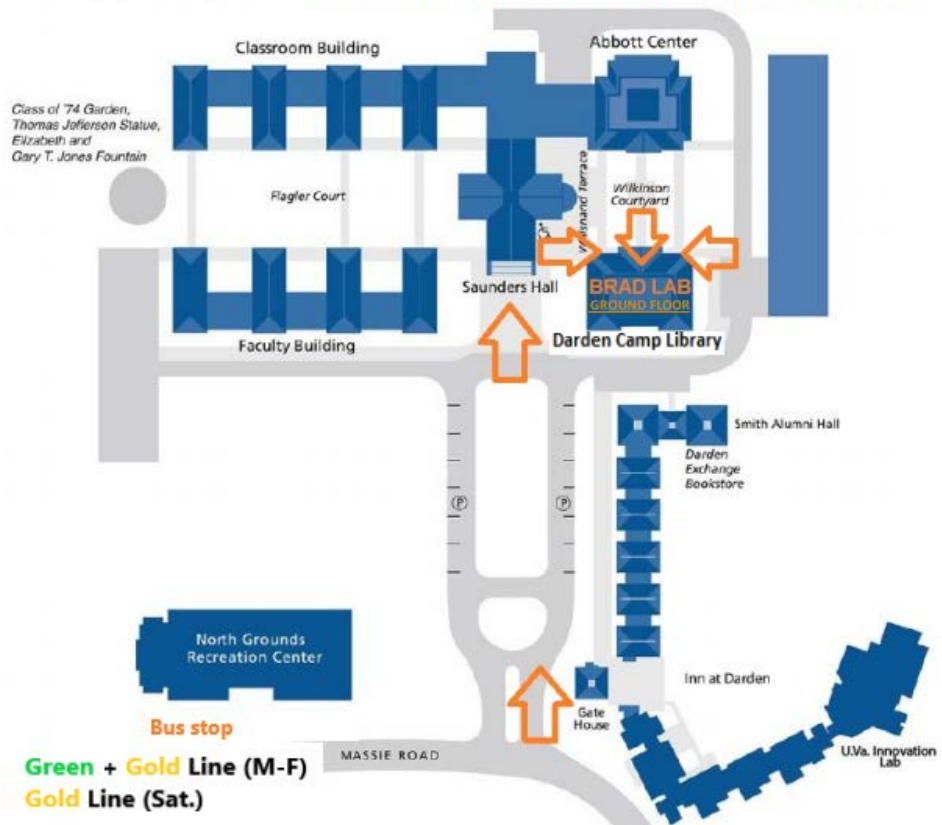

**The Darden Grounds**    **BRAD Lab is on the Ground Floor of the Darden Camp Library**

Head to the stairs that go up Saunders Hall but do not take them, instead, veer to the right and take a right in the small corridor under the building. The BRAD lab entrance will be just a few feet ahead on your right.